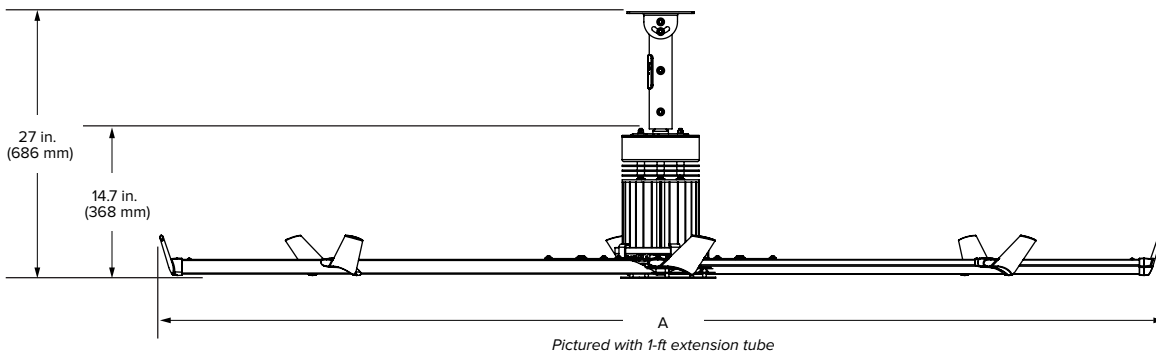

AMERICAS
BIGASSOLUTIONS.COM
877-244-3267

CANADA
BIGASSOLUTIONS.COM/CA
844-924-4277

AUSTRALIA
BIGASSOLUTIONS.COM/AU
1-300-244-277

HONG KONG
BIGASSOLUTIONS.COM/HK
+852 2836 5808

SINGAPORE
BIGASSOLUTIONS.COM/SG
+65 6709 8500

MALAYSIA
+603 5565 0888