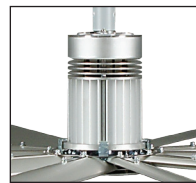

Standard Colors