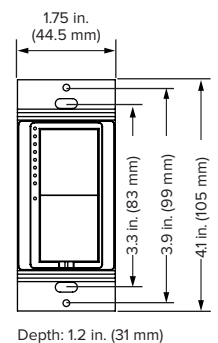

AMERICAS
BIGASSOLUTIONS.COM
877-244-3267

CANADA
BIGASSOLUTIONS.COM/CA
844-924-4277

AUSTRALIA
BIGASSOLUTIONS.COM/AU
1-300-244-277

HONG KONG
BIGASSOLUTIONS.COM/HK
+852 2836 5808

SINGAPORE
BIGASSOLUTIONS.COM/SG
+65 6709 8500

MALAYSIA
+603 5565 0888