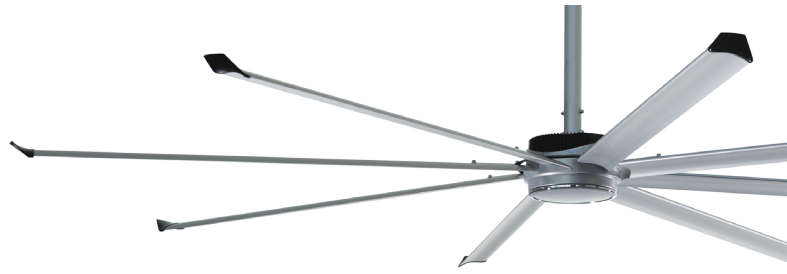

The first Big Ass Fan developed to excel both indoors and out, Essence provides the air movement needed in large spaces, from lobbies and clubs to seaside dining and open-air theaters.

THE BEST FAN FOR A BIG SPACE, INDOORS OR OUT

- **Color Customization** — Choose from any one of our 11 classic colors, or dream up a color of your own
- **Airfoils and Winglets** — Eight anodized Mini-Ellipto airfoils with winglets (black or silver)
- **Gearless Direct Drive Motor** — White or silver; permanent magnet design reduces power consumption
- **Extension Tube** — Standard 2 ft (0.6 m); optional 3 to 15 ft (0.9 to 4.6 m)
- **Controller** — Wired wall controller mounts in standard single-gang junction box or to wall surface; connects with 10 V CAT5 cable
- **Environment** — Suitable for indoor and outdoor spaces
- **Accessories** — Wireless RF wall controller and Essence LED. See the Essence LED spec sheet for details
- **Efficiency** — Essence creates a cooling effect of up to 10°F (5.6°C), so you can raise your thermostat setpoint and reduce air conditioning costs without sacrificing comfort. In winter, Essence gently pushes down warm air trapped at ceilings, resulting in up to 30% savings on heating costs.

Technical Specifications

Diameter (A)	Weight¹	Max speed	Airfoil clearances²	Input power	Sound at max speed³
8 ft (2.4 m)	75 lb (34 kg)	158 RPM	2 ft (0.6 m) on sides 2 ft (0.6 m) below ceiling deck	110–125 VAC, 1 Φ, 50/60 Hz, 10 A 200–240 VAC, 1 Φ, 50/60 Hz, 10 A	< 35 dBA
10 ft (3 m)	81 lb (37 kg)	107 RPM			
12 ft (3.7 m)	88 lb (40 kg)	76 RPM			
14 ft (4.3 m)	96 lb (44 kg)	56 RPM