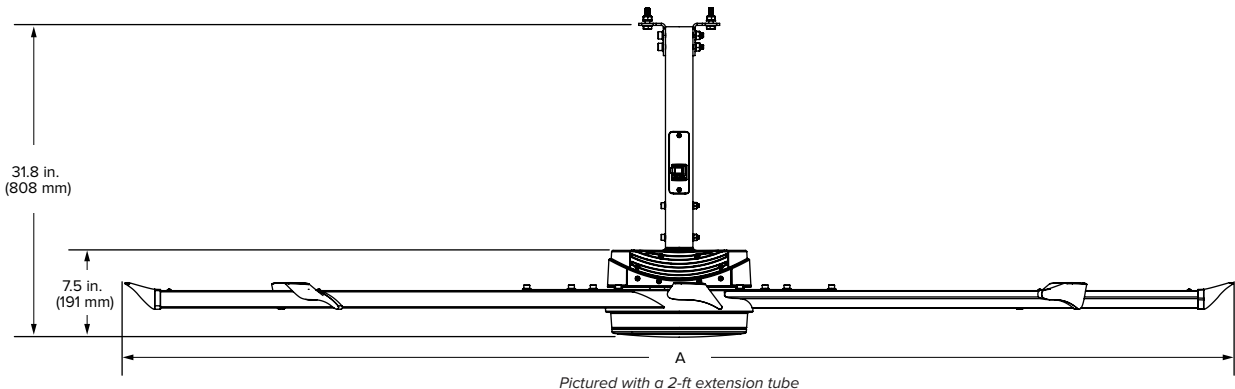

AMERICAS
BIGASSOLUTIONS.COM
877-244-3267

CANADA
BIGASSOLUTIONS.COM/CA
844-924-4277

AUSTRALIA
BIGASSOLUTIONS.COM/AU
1-300-244-277

HONG KONG
BIGASSOLUTIONS.COM/HK
+852 2836 5808

SINGAPORE
BIGASSOLUTIONS.COM/SG
+65 6709 8500

MALAYSIA
+603 5565 0888