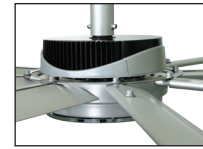

White motor housing with Silver Trim