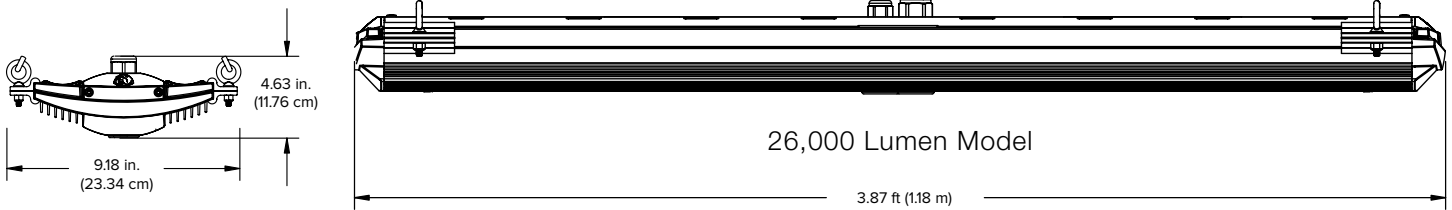

The Big Ass Inverted 26K LED

Big Ass Inverted LEDs are perfect for those times when you need light—but not right in your eyes. These upside-down fixtures are ideal for spaces like fitness centers and indoor sports facilities where customers, visitors and patrons need to look up without needing sunglasses.

Features and benefits

- Complete seven-year product warranty in the US and Canada
- Patent-pending lumen maintenance tray directs light from 55 to 115 degrees
- Heavy-duty anodized, extruded aluminum construction
- DLC listed; Certified by TÜV SÜD to UL and CSA standards
- Single piece aluminum housing for improved heat dissipation
- Maintains 70 percent of initial lumen output for up to 150,000 hours

Inverted High Bay LED 26K

TECHNICAL SPECIFICATIONS

Ordering Information

Lighting	Series	Lumen Output	Color Temperature	System Voltage	Lumen Maintenance Tray	Cord Length ¹	Mounting Hardware	Controls	Inverted
BAL	HBL	26: 26,000 lm	04: 4000K 05: 5000K	01: 120/277 V 02: 347/480 V ⁴	01: Narrow 02: Regular 03: Wide 04: Diffused 05: Super Narrow	10: 10 ft (3.05 m)	01: Aircraft cable, 10 ft (3.05 m)	00: No external dimming 03: External dimming cable	S9