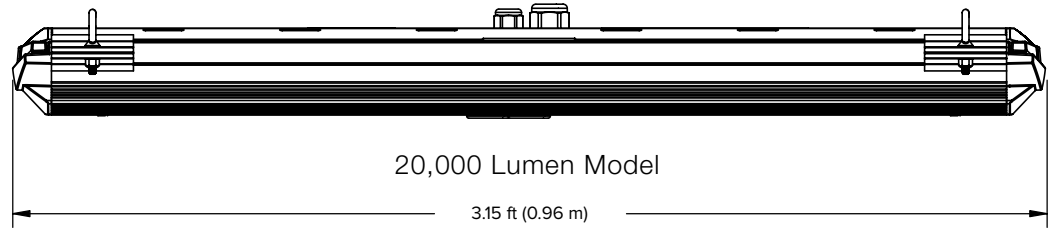

Inverted High Bay LED 20K

TECHNICAL SPECIFICATIONS

Ordering Information

Lighting	Series	Lumen Output	Color Temperature	System Voltage	Lumen Maintenance Tray	Cord Length¹	Mounting Hardware	Controls	Inverted
BAL	HBL	20: 20,000 lm	04: 4000K 05: 5000K	01: 120/277 V 02: 347/480 V⁴	01: Narrow 02: Regular 03: Wide 04: Diffused 05: Super Narrow	10: 10 ft (3.05 m)	01: Aircraft cable, 10 ft (3.05 m)	00: No external dimming 03: External dimming cable	S9

Note: Lead times may vary depending on options selected

Light Output²

High Bay LED Series	Wattage	Efficacy³	Color Temperature	Typical CRI
20,000 Lumen Model	194 W	108 lumens/watt	4000K, 5000K	70+

Note: Light output numbers reflect fixture without lumen maintenance tray

Weight	24 lb (10.9 kg)
Power input	120/277 V; 347/480 V⁴
Dimming	0–10 V
Reliability	L70 predicted to exceed 150,000 hours at 25° C (77° F)
Environment	Suitable for dry and damp interior environments
Construction	Extruded anodized aluminum housing (single piece)
Maintenance	Zero tool access to lumen maintenance tray; hinged door access to power supply
Ambient operating temperature	-40 to 55° C (-40 to 131° F)
Warranty	7 year complete fixture warranty in the US and Canada; warranty includes power supply⁵
Certifications	Certified by TÜV SÜD to UL 1598 and CSA C22.2 No.250.0

¹ Please consult manufacturer for custom cord lengths

² Measured at 25° C ambient

³ Measured at 5,000 K color temperature

⁴ Internal high voltage driver, voltage specific

⁵ 7-year warranty available in the US and Canada; certain exclusions apply. Warranties vary by country. See complete warranty for details.