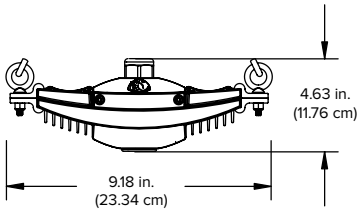

Inverted High Bay LED 20K

TECHNICAL SPECIFICATIONS